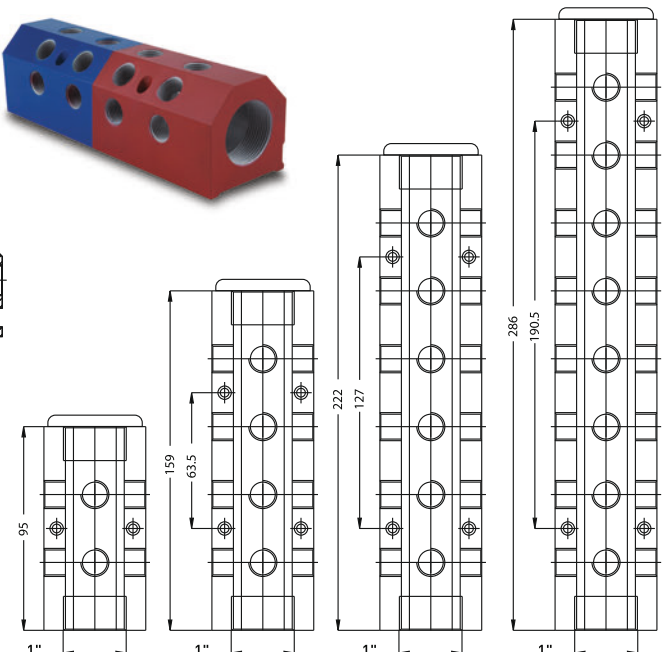

### 3/4" INLET-EINLASS ALUMINIUM COLLECTORS

**EXAMPLE CODE** 117AK -04- BCD N 13 N26 - 120 B  
 Holes number of one surface  
 Surfaces that the holes are existing  
 Outlet Thread Type (BSP=G, BSPT=Q or NPT=N)  
 Outlet Thread Size (1/4"=13)  
 Inlet 3/4" (BSP=G, BSPT=Q or NPT=N)  
 Total Length (mm.)  
 Colour: Blue=B or Red=R

### 1" INLET-EINLASS ALUMINIUM COLLECTORS

**EXAMPLE CODE** 117AK -04- BCD N 17 N33 - 159 B  
 Holes number of one surface  
 Surfaces that the holes are existing  
 Outlet Thread Type (BSP=G, BSPT=Q or NPT=N)  
 Outlet Thread Size (1/4"=13 or 3/8"=17)  
 Inlet 1" (BSP=G, BSPT=Q or NPT=N)  
 Total Length (mm.)  
 Colour: Blue=B or Red=R

**EXAMPLE CODE** 117AK -04- BCD N 17 N48 - 254 B  
 Holes number of one surface BCD  
 Surfaces that the holes are existing N 17  
 Outlet Thread Type (BSP=G, BSPT=Q or NPT=N) N48  
 Outlet Thread Size (1/4"=13, 3/8"=17 or 1/2"=21) 254  
 Inlet 1.1/2" (BSP=G, BSPT=Q or NPT=N)  
 Total Length (mm.)  
 Colour: Blue=B or Red=R