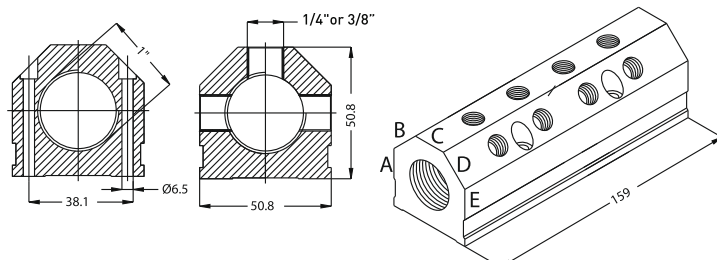

### 3/4" INLET-EINLASS ALUMINIUM COLLECTORS

**EXAMPLE CODE** 117AK -04- BCD N 13 N26 - 120 B  
 Holes number of one surface  
 Surfaces that the holes are existing  
 Outlet Thread Type (BSP=G, BSPT=Q or NPT=N)  
 Outlet Thread Size (1/4"=13)  
 Inlet 3/4" (BSP=G, BSPT=Q or NPT=N)  
 Total Length (mm.)  
 Colour: Blue=B or Red=R

### 1" INLET-EINLASS ALUMINIUM COLLECTORS

**EXAMPLE CODE** 117AK -04- BCD N 17 N33 - 159 B  
 Holes number of one surface  
 Surfaces that the holes are existing  
 Outlet Thread Type (BSP=G, BSPT=Q or NPT=N)  
 Outlet Thread Size (1/4"=13 or 3/8"=17)  
 Inlet 1" (BSP=G, BSPT=Q or NPT=N)  
 Total Length (mm.)  
 Colour: Blue=B or Red=R

**EXAMPLE CODE** 117AK -04- BCD N 17 N48 - 254 B  
 Holes number of one surface BCD  
 Surfaces that the holes are existing N 17  
 Outlet Thread Type (BSP=G, BSPT=Q or NPT=N) N48  
 Outlet Thread Size (1/4"=13, 3/8"=17 or 1/2"=21) 254  
 Inlet 1.1/2" (BSP=G, BSPT=Q or NPT=N)  
 Total Length (mm.)  
 Colour: Blue=B or Red=R

2" INLET-EINLASS ALUMINIUM COLLECTORS

**EXAMPLE CODE** 117AK -04- BCD N 21 N60 - 305 B  
 Holes number of one surface BCD  
 Surfaces that the holes are existing N 21  
 Outlet Thread Type (BSP=G, BSPT=Q or NPT=N) N60  
 Outlet Thread Size (1/2"=21, 3/4"=26 or 1"=33) 305  
 Inlet 2" (BSP=G, BSPT=Q or NPT=N)  
 Total Length (mm.)  
 Colour: Blue=B or Red=R