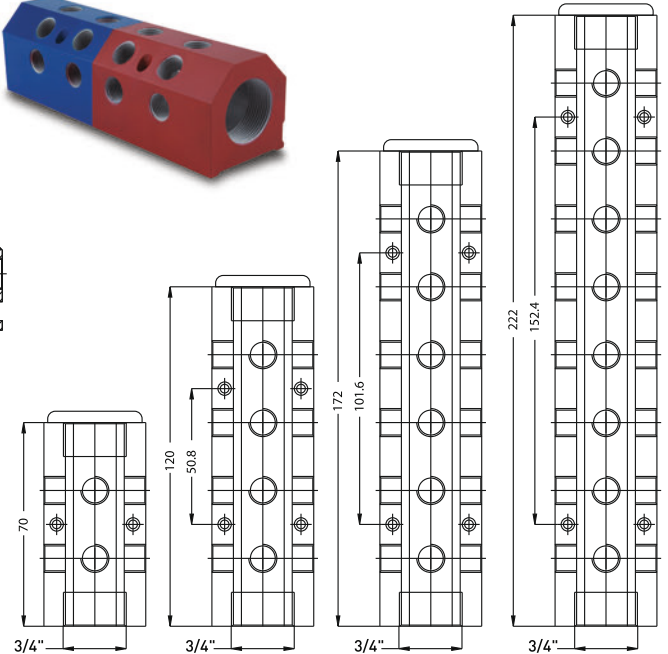

### 3/4" INLET-EINLASS ALUMINIUM COLLECTORS

**EXAMPLE CODE** 117AK -04- BCD N 13 N26 - 120 B  
 Holes number of one surface  
 Surfaces that the holes are existing  
 Outlet Thread Type (BSP=G, BSPT=Q or NPT=N)  
 Outlet Thread Size (1/4"=13)  
 Inlet 3/4" (BSP=G, BSPT=Q or NPT=N)  
 Total Length (mm.)  
 Colour: Blue=B or Red=R

### 1" INLET-EINLASS ALUMINIUM COLLECTORS

**EXAMPLE CODE** 117AK -04- BCD N 17 N33 - 159 B  
 Holes number of one surface  
 Surfaces that the holes are existing  
 Outlet Thread Type (BSP=G, BSPT=Q or NPT=N)  
 Outlet Thread Size (1/4"=13 or 3/8"=17)  
 Inlet 1" (BSP=G, BSPT=Q or NPT=N)  
 Total Length (mm.)  
 Colour: Blue=B or Red=R

**EXAMPLE CODE** 117AK -04- BCD N 17 N48 - 254 B  
 Holes number of one surface BCD  
 Surfaces that the holes are existing N 17  
 Outlet Thread Type (BSP=G, BSPT=Q or NPT=N) N48  
 Outlet Thread Size (1/4"=13, 3/8"=17 or 1/2"=21) 254  
 Inlet 1.1/2" (BSP=G, BSPT=Q or NPT=N)  
 Total Length (mm.)  
 Colour: Blue=B or Red=R