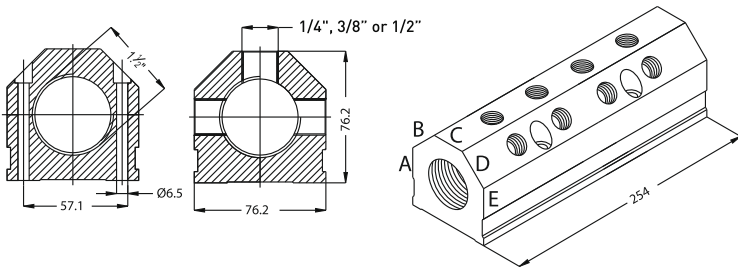

### 3/4" INLET-EINLASS ALUMINIUM COLLECTORS

**EXAMPLE CODE** 117AK -04- BCD N 13 N26 - 120 B  
 Holes number of one surface  
 Surfaces that the holes are existing  
 Outlet Thread Type (BSP=G, BSPT=Q or NPT=N)  
 Outlet Thread Size (1/4"=13)  
 Inlet 3/4" (BSP=G, BSPT=Q or NPT=N)  
 Total Length (mm.)  
 Colour: Blue=B or Red=R

### 1" INLET-EINLASS ALUMINIUM COLLECTORS

**EXAMPLE CODE** 117AK -04- BCD N 17 N33 - 159 B  
 Holes number of one surface  
 Surfaces that the holes are existing  
 Outlet Thread Type (BSP=G, BSPT=Q or NPT=N)  
 Outlet Thread Size (1/4"=13 or 3/8"=17)  
 Inlet 1" (BSP=G, BSPT=Q or NPT=N)  
 Total Length (mm.)  
 Colour: Blue=B or Red=R

**EXAMPLE CODE** 117AK -04- BCD N 17 N48 - 254 B  
 Holes number of one surface BCD  
 Surfaces that the holes are existing N 17  
 Outlet Thread Type (BSP=G, BSPT=Q or NPT=N) N48  
 Outlet Thread Size (1/4"=13, 3/8"=17 or 1/2"=21) 254  
 Inlet 1.1/2" (BSP=G, BSPT=Q or NPT=N)  
 Total Length (mm.)  
 Colour: Blue=B or Red=R

2" INLET-EINLASS ALUMINIUM COLLECTORS

**EXAMPLE CODE** 117AK -04- BCD N 21 N60 - 305 B  
 Holes number of one surface BCD  
 Surfaces that the holes are existing N 21  
 Outlet Thread Type (BSP=G, BSPT=Q or NPT=N) N60  
 Outlet Thread Size (1/2"=21, 3/4"=26 or 1"=33) 305  
 Inlet 2" (BSP=G, BSPT=Q or NPT=N)  
 Total Length (mm.)  
 Colour: Blue=B or Red=R