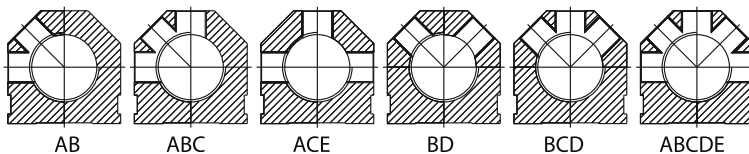

### 3/4" INLET-EINLASS ALUMINIUM COLLECTORS

**EXAMPLE CODE** 117AK -04- BCD N 13 N26 - 120 B  
 Holes number of one surface  
 Surfaces that the holes are existing  
 Outlet Thread Type (BSP=G, BSPT=Q or NPT=N)  
 Outlet Thread Size (1/4"=13)  
 Inlet 3/4" (BSP=G, BSPT=Q or NPT=N)  
 Total Length (mm.)  
 Colour: Blue=B or Red=R

### 1" INLET-EINLASS ALUMINIUM COLLECTORS

**EXAMPLE CODE** 117AK -04- BCD N 17 N33 - 159 B  
 Holes number of one surface  
 Surfaces that the holes are existing  
 Outlet Thread Type (BSP=G, BSPT=Q or NPT=N)  
 Outlet Thread Size (1/4"=13 or 3/8"=17)  
 Inlet 1" (BSP=G, BSPT=Q or NPT=N)  
 Total Length (mm.)  
 Colour: Blue=B or Red=R

**EXAMPLE CODE** 117AK -04- BCD N 17 N48 - 254 B  
 Holes number of one surface BCD  
 Surfaces that the holes are existing N 17  
 Outlet Thread Type (BSP=G, BSPT=Q or NPT=N) N48  
 Outlet Thread Size (1/4"=13, 3/8"=17 or 1/2"=21) 254  
 Inlet 1.1/2" (BSP=G, BSPT=Q or NPT=N)  
 Total Length (mm.)  
 Colour: Blue=B or Red=R