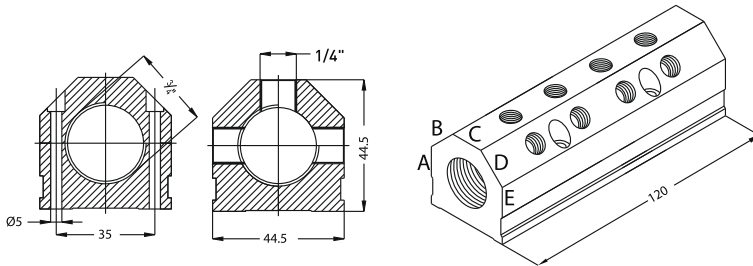

### 3/4" INLET-EINLASS ALUMINIUM COLLECTORS

**EXAMPLE CODE** 117AK -04- BCD N 13 N26 - 120 B  
 Holes number of one surface  
 Surfaces that the holes are existing  
 Outlet Thread Type (BSP=G, BSPT=Q or NPT=N)  
 Outlet Thread Size (1/4"=13)  
 Inlet 3/4" (BSP=G, BSPT=Q or NPT=N)  
 Total Length (mm.)  
 Colour: Blue=B or Red=R

### 1" INLET-EINLASS ALUMINIUM COLLECTORS

**EXAMPLE CODE** 117AK -04- BCD N 17 N33 - 159 B  
 Holes number of one surface  
 Surfaces that the holes are existing  
 Outlet Thread Type (BSP=G, BSPT=Q or NPT=N)  
 Outlet Thread Size (1/4"=13 or 3/8"=17)  
 Inlet 1" (BSP=G, BSPT=Q or NPT=N)  
 Total Length (mm.)  
 Colour: Blue=B or Red=R

**EXAMPLE CODE** 117AK -04- BCD N 17 N48 - 254 B  
 Holes number of one surface BCD  
 Surfaces that the holes are existing N 17  
 Outlet Thread Type (BSP=G, BSPT=Q or NPT=N) N48  
 Outlet Thread Size (1/4"=13, 3/8"=17 or 1/2"=21) 254  
 Inlet 1.1/2" (BSP=G, BSPT=Q or NPT=N)  
 Total Length (mm.)  
 Colour: Blue=B or Red=R

2" INLET-EINLASS ALUMINIUM COLLECTORS

**EXAMPLE CODE** 117AK -04- BCD N 21 N60 - 305 B  
 Holes number of one surface BCD  
 Surfaces that the holes are existing N 21  
 Outlet Thread Type (BSP=G, BSPT=Q or NPT=N) N60  
 Outlet Thread Size (1/2"=21, 3/4"=26 or 1"=33) 305  
 Inlet 2" (BSP=G, BSPT=Q or NPT=N)  
 Total Length (mm.)  
 Colour: Blue=B or Red=R