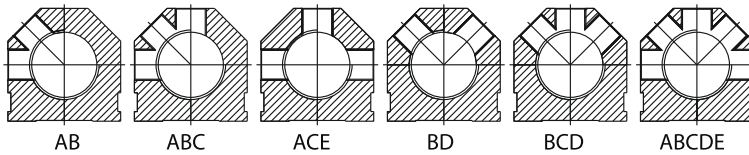

### 3/4" INLET-EINLASS ALUMINIUM COLLECTORS

**EXAMPLE CODE** 117AK -04- BCD N 13 N26 - 120 B  
 Holes number of one surface  
 Surfaces that the holes are existing  
 Outlet Thread Type (BSP=G, BSPT=Q or NPT=N)  
 Outlet Thread Size (1/4"=13)  
 Inlet 3/4" (BSP=G, BSPT=Q or NPT=N)  
 Total Length (mm.)  
 Colour: Blue=B or Red=R

### 1" INLET-EINLASS ALUMINIUM COLLECTORS

**EXAMPLE CODE** 117AK -04- BCD N 17 N33 - 159 B  
 Holes number of one surface  
 Surfaces that the holes are existing  
 Outlet Thread Type (BSP=G, BSPT=Q or NPT=N)  
 Outlet Thread Size (1/4"=13 or 3/8"=17)  
 Inlet 1" (BSP=G, BSPT=Q or NPT=N)  
 Total Length (mm.)  
 Colour: Blue=B or Red=R

**EXAMPLE CODE** 117AK -04- BCD N 17 N48 - 254 B  
 Holes number of one surface BCD  
 Surfaces that the holes are existing N 17  
 Outlet Thread Type (BSP=G, BSPT=Q or NPT=N) N48  
 Outlet Thread Size (1/4"=13, 3/8"=17 or 1/2"=21) 254  
 Inlet 1.1/2" (BSP=G, BSPT=Q or NPT=N)  
 Total Length (mm.)  
 Colour: Blue=B or Red=R