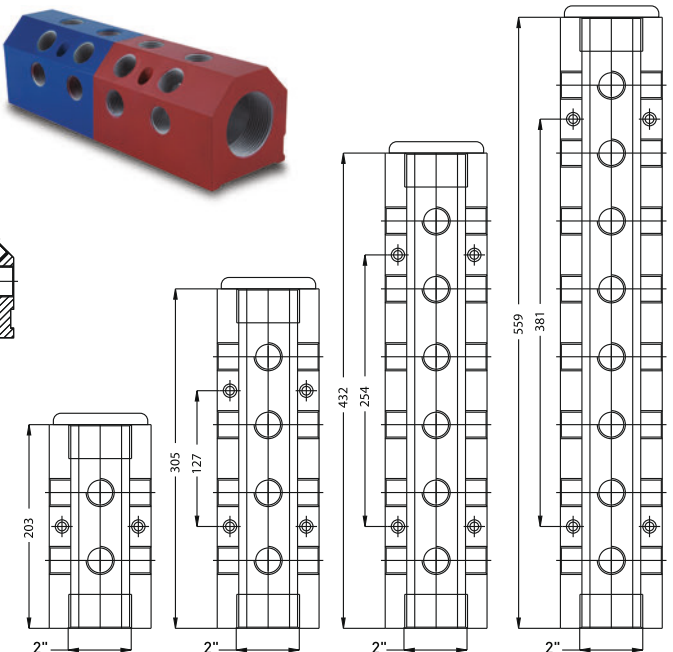

### 1" INLET-EINLASS ALUMINIUM COLLECTORS

**EXAMPLE CODE** 117AK -04- BCD N 17 N33 - 159 B  
 Holes number of one surface  
 Surfaces that the holes are existing  
 Outlet Thread Type (BSP=G, BSPT=Q or NPT=N)  
 Outlet Thread Size (1/4"=13 or 3/8"=17)  
 Inlet 1" (BSP=G, BSPT=Q or NPT=N)  
 Total Length (mm.)  
 Colour: Blue=B or Red=R

SERIE 117AK

COUPLINGS, MULTICOUPLINGS & MOULD COOLING PRODUCTS

KUPPLUNGEN, MULTIKUPPLUNGEN & KÜHLUNGSELEMENTE FÜR WERKZEUGE

Interchangeability - Kompatibilität CITO

1.1/2" INLET-EINLASS ALUMINIUM COLLECTORS

**EXAMPLE CODE** 117AK -04- BCD N 17 N48 - 254 B  
 Holes number of one surface BCD  
 Surfaces that the holes are existing N 17  
 Outlet Thread Type (BSP=G, BSPT=Q or NPT=N) N48  
 Outlet Thread Size (1/4"=13, 3/8"=17 or 1/2"=21) 254  
 Inlet 1.1/2" (BSP=G, BSPT=Q or NPT=N)  
 Total Length (mm.)  
 Colour: Blue=B or Red=R

2" INLET-EINLASS ALUMINIUM COLLECTORS

**EXAMPLE CODE** 117AK -04- BCD N 21 N60 - 305 B  
 Holes number of one surface BCD  
 Surfaces that the holes are existing N 21  
 Outlet Thread Type (BSP=G, BSPT=Q or NPT=N) N60  
 Outlet Thread Size (1/2"=21, 3/4"=26 or 1"=33) 305  
 Inlet 2" (BSP=G, BSPT=Q or NPT=N)  
 Total Length (mm.)  
 Colour: Blue=B or Red=R