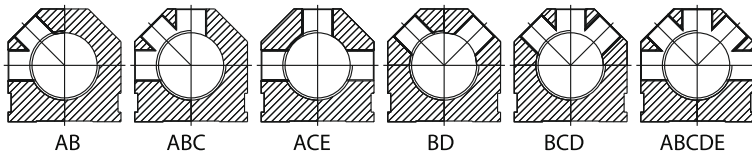

2" INLET-EINLASS ALUMINIUM COLLECTORS

EXAMPLE CODE 117AK -04- BCD N 21 N60 - 305 B
Holes number of one surface BCD
Surfaces that the holes are existing N 21
Outlet Thread Type (BSP=G, BSPT=Q or NPT=N) N60
Outlet Thread Size (1/2"=21, 3/4"=26 or 1"=33) 305
Inlet 2" (BSP=G, BSPT=Q or NPT=N)
Total Length (mm.)
Colour: Blue=B or Red=R