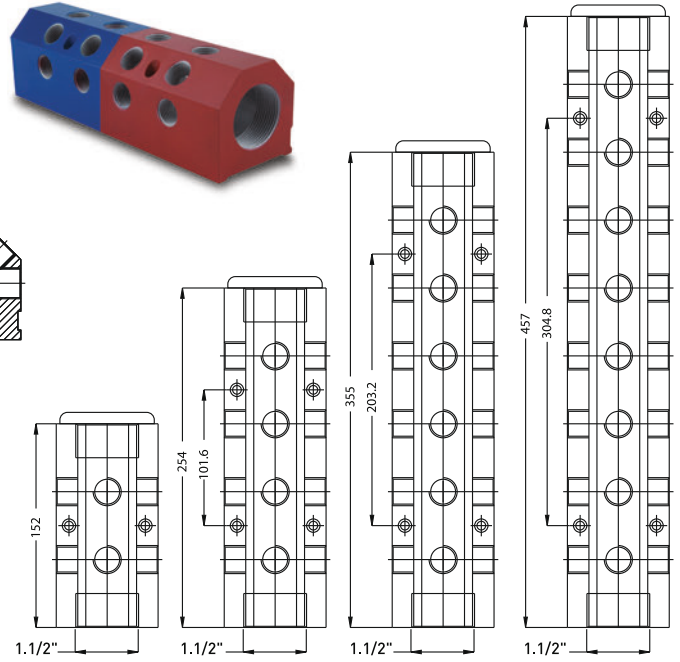

### 1" INLET-EINLASS ALUMINIUM COLLECTORS

**EXAMPLE CODE** 117AK -04- BCD N 17 N33 - 159 B  
 Holes number of one surface  
 Surfaces that the holes are existing  
 Outlet Thread Type (BSP=G, BSPT=Q or NPT=N)  
 Outlet Thread Size (1/4"=13 or 3/8"=17)  
 Inlet 1" (BSP=G, BSPT=Q or NPT=N)  
 Total Length (mm.)  
 Colour: Blue=B or Red=R

**EXAMPLE CODE** 117AK -04- BCD N 17 N48 - 254 B  
 Holes number of one surface BCD  
 Surfaces that the holes are existing N 17  
 Outlet Thread Type (BSP=G, BSPT=Q or NPT=N) N48  
 Outlet Thread Size (1/4"=13, 3/8"=17 or 1/2"=21) 254  
 Inlet 1.1/2" (BSP=G, BSPT=Q or NPT=N)  
 Total Length (mm.)  
 Colour: Blue=B or Red=R

2" INLET-EINLASS ALUMINIUM COLLECTORS

**EXAMPLE CODE** 117AK -04- BCD N 21 N60 - 305 B  
 Holes number of one surface BCD  
 Surfaces that the holes are existing N 21  
 Outlet Thread Type (BSP=G, BSPT=Q or NPT=N) N60  
 Outlet Thread Size (1/2"=21, 3/4"=26 or 1"=33) 305  
 Inlet 2" (BSP=G, BSPT=Q or NPT=N)  
 Total Length (mm.)  
 Colour: Blue=B or Red=R