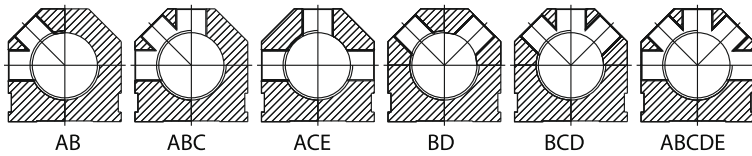

### 3/4" INLET-EINLASS ALUMINIUM COLLECTORS

**EXAMPLE CODE** 117AK -04- BCD N 13 N26 - 120 B  
 Holes number of one surface  
 Surfaces that the holes are existing  
 Outlet Thread Type (BSP=G, BSPT=Q or NPT=N)  
 Outlet Thread Size (1/4"=13)  
 Inlet 3/4" (BSP=G, BSPT=Q or NPT=N)  
 Total Length (mm.)  
 Colour: Blue=B or Red=R

### 1" INLET-EINLASS ALUMINIUM COLLECTORS

**EXAMPLE CODE** 117AK -04- BCD N 17 N33 - 159 B  
 Holes number of one surface  
 Surfaces that the holes are existing  
 Outlet Thread Type (BSP=G, BSPT=Q or NPT=N)  
 Outlet Thread Size (1/4"=13 or 3/8"=17)  
 Inlet 1" (BSP=G, BSPT=Q or NPT=N)  
 Total Length (mm.)  
 Colour: Blue=B or Red=R

SERIE 117AK

COUPLINGS, MULTICOUPLINGS & MOULD COOLING PRODUCTS

KUPPLUNGEN, MULTIKUPPLUNGEN & KÜHLUNGSELEMENTE FÜR WERKZEUGE

Interchangeability - Kompatibilität CITO

1.1/2" INLET-EINLASS ALUMINIUM COLLECTORS

**EXAMPLE CODE** 117AK -04- BCD N 17 N48 - 254 B  
 Holes number of one surface BCD  
 Surfaces that the holes are existing N 17  
 Outlet Thread Type (BSP=G, BSPT=Q or NPT=N) N48  
 Outlet Thread Size (1/4"=13, 3/8"=17 or 1/2"=21) 254  
 Inlet 1.1/2" (BSP=G, BSPT=Q or NPT=N)  
 Total Length (mm.)  
 Colour: Blue=B or Red=R