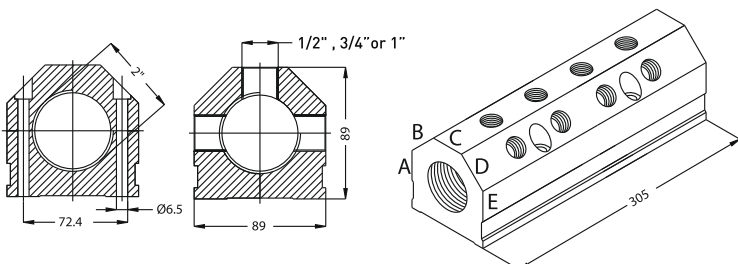

### 3/4" INLET-EINLASS ALUMINIUM COLLECTORS

**EXAMPLE CODE** 117AK -04- BCD N 13 N26 - 120 B  
 Holes number of one surface  
 Surfaces that the holes are existing  
 Outlet Thread Type (BSP=G, BSPT=Q or NPT=N)  
 Outlet Thread Size (1/4"=13)  
 Inlet 3/4" (BSP=G, BSPT=Q or NPT=N)  
 Total Length (mm.)  
 Colour: Blue=B or Red=R

### 1" INLET-EINLASS ALUMINIUM COLLECTORS

**EXAMPLE CODE** 117AK -04- BCD N 17 N33 - 159 B  
 Holes number of one surface  
 Surfaces that the holes are existing  
 Outlet Thread Type (BSP=G, BSPT=Q or NPT=N)  
 Outlet Thread Size (1/4"=13 or 3/8"=17)  
 Inlet 1" (BSP=G, BSPT=Q or NPT=N)  
 Total Length (mm.)  
 Colour: Blue=B or Red=R

**EXAMPLE CODE** 117AK -04- BCD N 17 N48 - 254 B  
 Holes number of one surface BCD  
 Surfaces that the holes are existing N 17  
 Outlet Thread Type (BSP=G, BSPT=Q or NPT=N) N48  
 Outlet Thread Size (1/4"=13, 3/8"=17 or 1/2"=21) 254  
 Inlet 1.1/2" (BSP=G, BSPT=Q or NPT=N)  
 Total Length (mm.)  
 Colour: Blue=B or Red=R

2" INLET-EINLASS ALUMINIUM COLLECTORS

**EXAMPLE CODE** 117AK -04- BCD N 21 N60 - 305 B  
 Holes number of one surface BCD  
 Surfaces that the holes are existing N 21  
 Outlet Thread Type (BSP=G, BSPT=Q or NPT=N) N60  
 Outlet Thread Size (1/2"=21, 3/4"=26 or 1"=33) 305  
 Inlet 2" (BSP=G, BSPT=Q or NPT=N)  
 Total Length (mm.)  
 Colour: Blue=B or Red=R