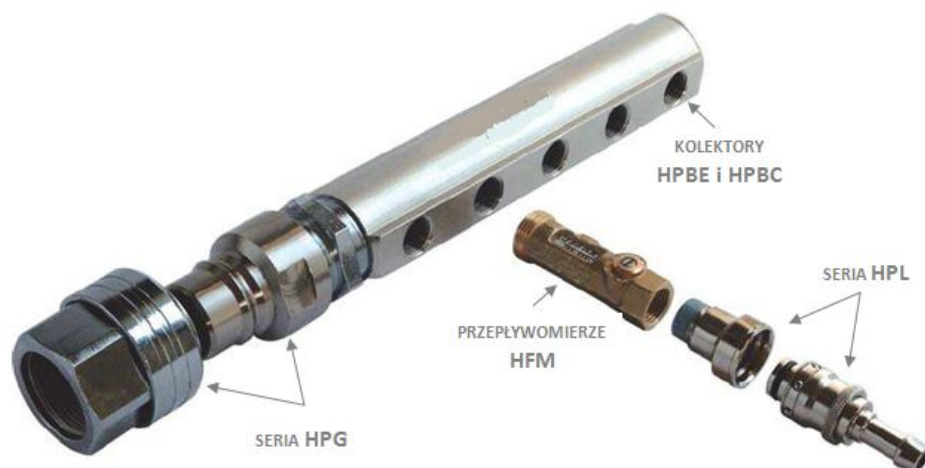

# KOLEKTORY WODNE

NUMER CZĘŚCI	A	B	C	D	I
HPBC_3/8A_3/4B_...S	G3/8"	G3/4"	30	50	40
HPBC_3/8A_1B_...S	G3/8"	G1"	30	50	40
HPBC_1/2A_1B_...S	G1/2"	G1"	30	55	50
HPBC_3/8A_1.1/4B_...S	G3/8"	G1 1/4"	25	45	40
HPBC_1/2A_1.1/4B_...S	G1/2"	G1 1/4"	25	50	50

↓ KOD ZAMÓWIENIA ↓

[HPBC]

[3/8A]

[3/4B]

[...S]

SERIA

WYJŚCIE

WEJŚCIE